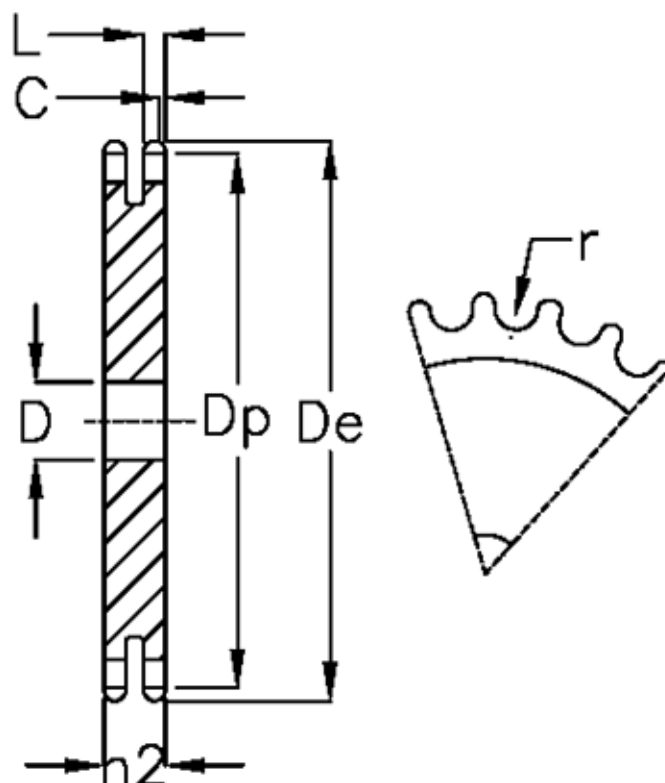

Article number: 616022009080

Description: Plate wheel 20 B-2 Z=80 duplex

Measures

C	= 4
D	= 30
De	= 823.9
Dp	= 808.72
For chain size	= 1 1/4 x 3/4
For chain type	= 20 B-2
h2	= 54.6
L	= 18.2

Number of teeth	= 80
r	= 19.05